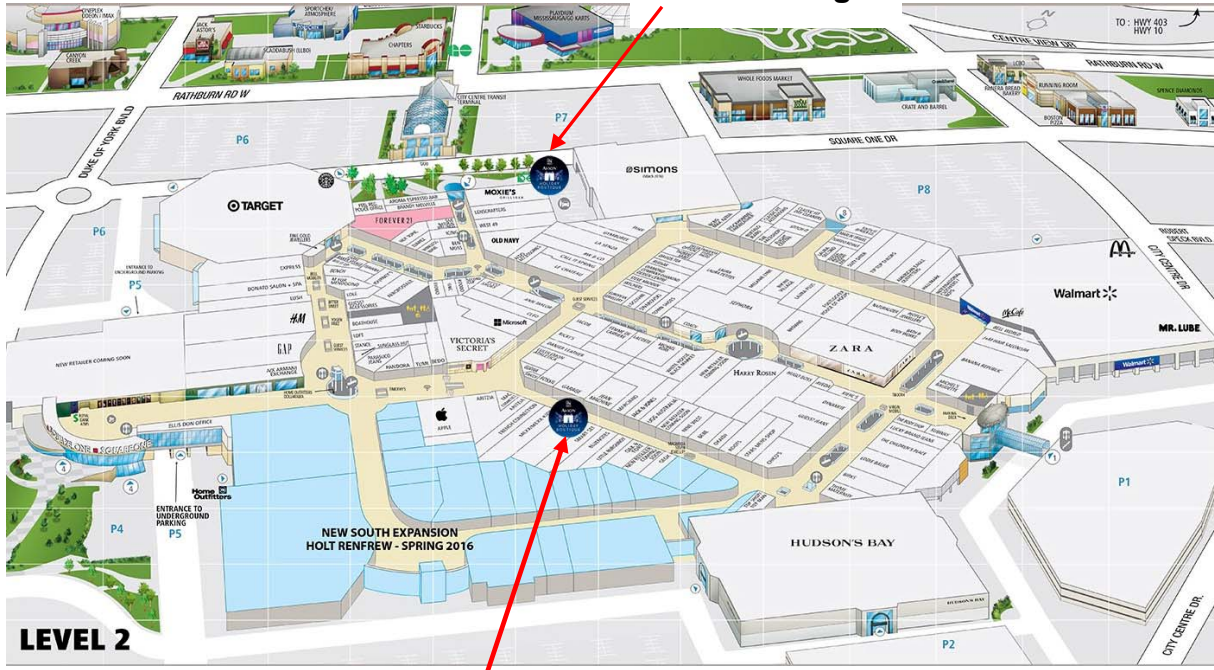

AVION HOLIDAY BOUTIQUE – SQUARE ONE SHOPPING CENTRE

Valet Parking

Avion Holiday Boutique – 2nd level
Between Hudson's Bay and Victoria's

HOURS OF OPERATION

Extended Holiday Hours Begin Saturday, November 29, 2014

Monday to Saturday	9:30 a.m. – 9:30 p.m.
Sunday	10:00 a.m. – 8:00 p.m.
Wednesday, December 24	8:30 a.m. – 6:00 p.m.
Thursday, December 25	MALL CLOSED
Friday, December 26	8:00 a.m. – 8:00 p.m.
Saturday, December 27	9:30 a.m. – 9:30 p.m.
Sunday, December 28	10:00 a.m. – 7:00 p.m.
Monday, December 29	9:30 a.m. – 9:30 p.m.
Tuesday, December 30	9:30 a.m. – 9:30 p.m.
Wednesday, December 31	9:30 a.m. – 6:00 p.m.
Thursday, January 1	11:00am – 6:00pm